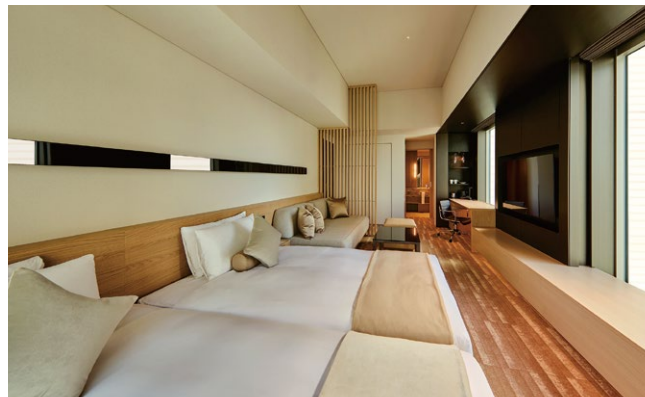

Our Standard and Premium Floors are located from the 26th to the 37th floors.

With a 2.8-meter-high ceiling, the guest rooms feel spacious.

Our rooms offer a variety of hotel living styles, ranging from 20.3 to 56.8 square meters.

7 スタンダード [ツイン] Standard [Twin]

●25.9㎡/278sqft  
●ベッドサイズ/bed size  
W 1100mm × L 2030mm  
W 43.3inches × L 79.9inches

8 モデレート [ダブル] Moderate [Double]

●30.4㎡/327sqft  
●ベッドサイズ/bed size  
W 1600mm × L 2030mm  
W 62.9inches × L 79.9inches

### 3 キング/ハリウッドツイン King/Hollywood Twin

キング King

- 25.9㎡/278sqft
- ベッドサイズ/bed size  
W 2200mm × L 2030mm  
W 86.6inches × L 79.9inches

ハリウッドツイン Hollywood Twin

- 25.9㎡/278sqft
- ベッドサイズ/bed size  
W 1100mm × L 2030mm  
W 43.3inches × L 79.9inches

4 モデレート [キング] Moderate [King]

- 30.4㎡/327sqft
- ベッドサイズ/bed size  
W 1600mm × L 2030mm  
W 62.9inches × L 79.9inches

5 スーペリア [ツイン] Superior [Twin]

- 38.0㎡/409sqft
- ベッドサイズ/bed size  
W 1200mm × L 2030mm  
W 47.2inches × L 79.9inches