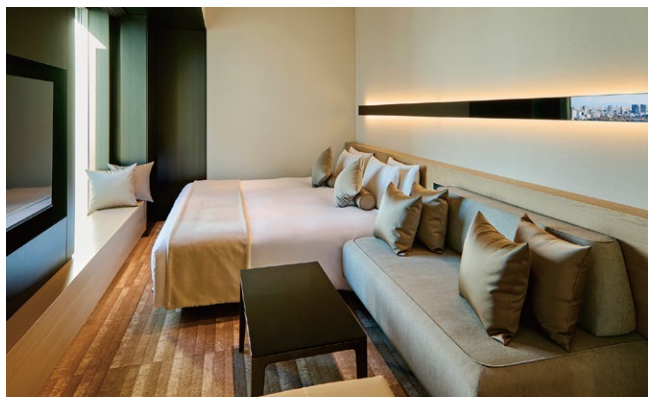

Our Standard and Premium Floors are located from the 26th to the 37th floors.

With a 2.8-meter-high ceiling, the guest rooms feel spacious.

Our rooms offer a variety of hotel living styles, ranging from 20.3 to 56.8 square meters.

The rooms are not only comfortable as living or sleeping areas but are also equipped with office functions.

Guests staying on the Premium Floor can enjoy access to the Executive Lounge on the 38th floor.

7 スタンダード [ツイン] Standard [Twin]

●25.9㎡/278sqft  
●ベッドサイズ/bed size  
W 1100mm × L 2030mm  
W 43.3inches × L 79.9inches

8 モデレート [ダブル] Moderate [Double]

●30.4㎡/327sqft  
●ベッドサイズ/bed size  
W 1600mm × L 2030mm  
W 62.9inches × L 79.9inches

4 モデレート [キング] Moderate [King]

- 30.4㎡/327sqft
- ベッドサイズ/bed size  
W 1600mm × L 2030mm  
W 62.9inches × L 79.9inches

5 スーペリア [ツイン] Superior [Twin]

- 38.0㎡/409sqft
- ベッドサイズ/bed size  
W 1200mm × L 2030mm  
W 47.2inches × L 79.9inches